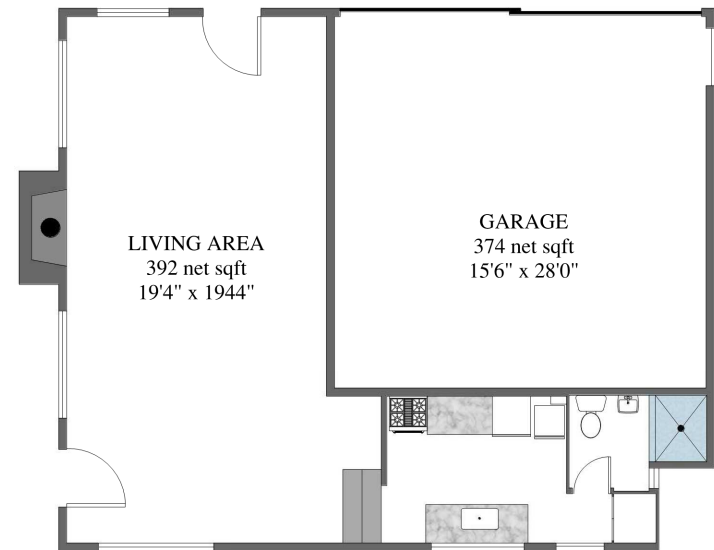

2070 EAST VALLEY RD MONTECITO, CA 93108

Residence gross square footage.....1,760

Guest apartment gross square footage.....565

MAIN RESIDENCE

CARPOT

**GUEST APARTMENT
GARAGE**