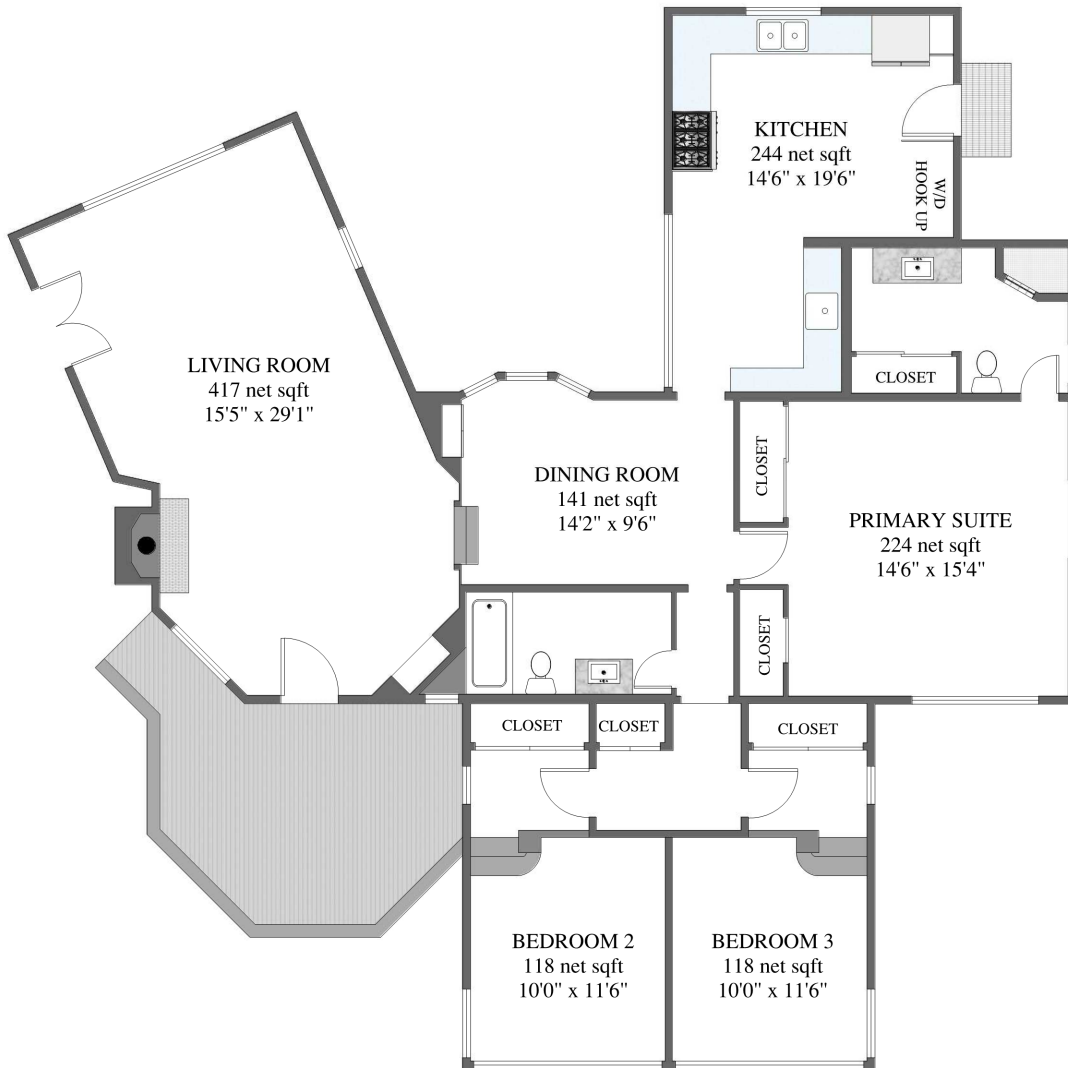

2070 EAST VALLEY RD MONTECITO, CA 93108

Residence gross square footage.....1,760

Guest apartment gross square footage.....565

MAIN RESIDENCE

CARPOT

**GUEST APARTMENT
GARAGE**